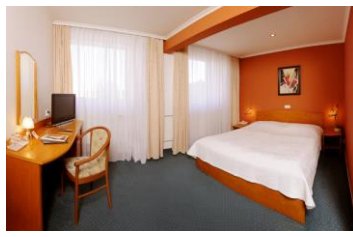

Category A (hotel 4*)

Hotel Dukla 4*

Single and double rooms with bathroom, toilet, TV, satellite, safe, minibar, phone, air-conditioning, wi-fi, paid underground parking (discounted price)