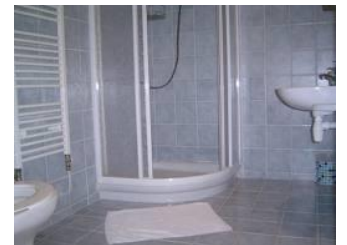

Pension Adam

Single, double and triple rooms with shower, toilet, TV, satellite, radio, phone, wi-fi, parking free of charge

Pension Brahma

Double and triple rooms with shower, toilet, TV, satellite, air-conditioning, internet, closed parking free of charge

Pension Alex

Double and triple rooms with shower, toilet, TV, satellite, internet, parking

Pension Átrium

Single and double rooms with shower, toilet, TV, satellite, radio, internet

Pension Gubernátor

Single and double rooms with shower, toilet, TV, satellite, wi-fi, parking free of charge

Category C (hotel, pension 2*)

Hotel Lineas

Double rooms with shower, toilet, most of the rooms with TV, wi-fi, parking free of charge

Pension Šariš

Single, double and triple rooms with shower, toilet, TV, wi-fi, parking free of charge

Category D (student hostel - high schools)

3, 4-bedded rooms, washbasin, showers and WC on each floor,
limited number of two rooms have own shower and WC, /bed+bedclothes are in the rooms/

Board: breakfast, lunch and dinner